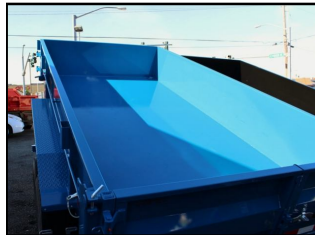

Town & Country Trailer Sales

418 N. Central Ave., Kent, WA www.TandCTrailer.com (866) 377-0804

VERSA HV14: NEW Midsota Versadump HV-14

Commercial-Grade Dump Trailer

STOCK #:	Versa HV-14	RAMP:	Yes
PRICE:	Please call for price	GATE:	3-way
YEAR:	NEW	LIGHTS:	LED
MAKE:	Midsota	BATTERY:	Deep cycle
MODEL:	Versadump	TIRES:	"G" rated 14 ply radials
BODY:	14 ft. dump	WHEELS:	Steel
LENGTH:	14 ft. dump	SUSPENSION:	Slipper spring
WIDTH:	82 in. (inside width)	HOIST TYPE:	Rugby Electronic/hydraulic
HEIGHT:	26 in. sides	JACK:	Electric/hydraulic tongue jack
FRAME:	4 in. x 6 in. x 3/16 in tube	TOOL BOX:	Poly
GVW:	15,400	STAKE POCKETS:	Yes, extra 10
CLASS:		COLOR:	Ford blue

ADDITIONAL INFORMATION: Heavy duty commercial grade, 7 guage floor, ramps, 26 in. sides, side door D-rings, 14 ply tires, tarp rod, heavy-duty 1/4in floor, 2 5/16 ball coupler, 4 in. drop axels, 10 stake pockets, self-adjusting brakes, 3-way double rear doors.